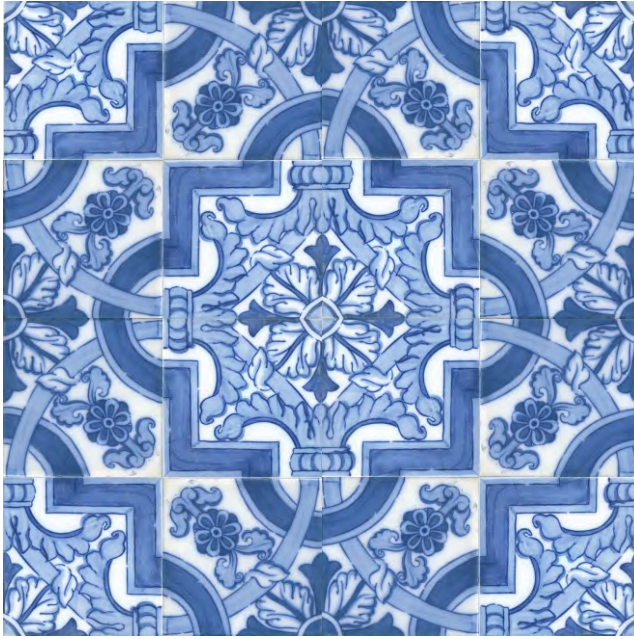

LISBOA DECO'S ARE AVAILABLE IN 6"x6"

ORDER EQUAL PARTS A+B 4PCS PER SQ. FT. 6"x6" -

TGL 19 A

TGL 19 B