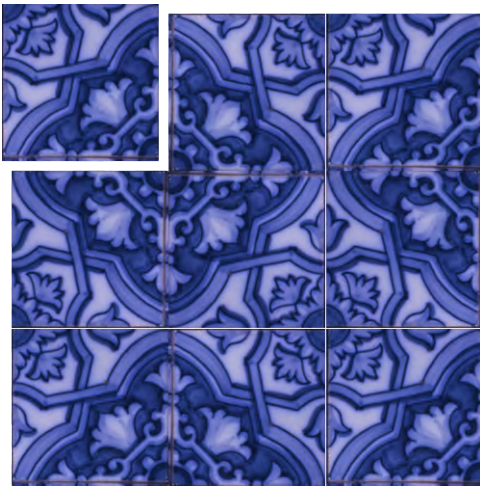

LISBOA DECO'S ARE AVAILABLE IN 6"X6"

TGL I 4 *FORTALEZA* DISTRESSED

TGL I 3 CASTELO

TGL I 4 *FORTALEZA*

TGL I 5 MACKIE

TGL I 6 LAPA

TGL I 7 BAHIA SOFT BLUE

TGL I 8 B. LATTICE SOFT BLUE

LISBOA DECO'S ARE AVAILABLE IN 6"x6"

ORDER EQUAL PARTS A+B 4PCS PER SQ. FT. 6"x6" -

TGL 19 A

TGL 19 B

TGL 20 A

TGL 20 B

TGL 22
(4"x6")

TGL 21 A