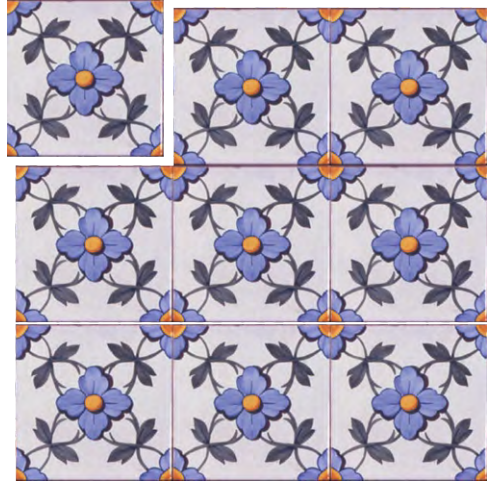

TGL O6 SAN B. SOFT BLUE

LISBOA DECO'S ARE AVAILABLE IN 6"X6"

TGL 07 MELO BLUE

TGL 08 MELO

TGL 09 MELO ROSE

TGL 10 MELO SOFT BLUE

TGL 11 LUMIAR CASTELO

TGL 12 LUMIAR SOFT BLUE

SHOWN ABOVE SOFT BLUE ON RUSTIC WHITE 5"x5"

LISBOA DECO'S ARE AVAILABLE IN 6"X6" EACH
 AVAILABLE IN 3 COLOR WAYS MOSS, GALLE CASTELO, GALLE CASTELO
 PLEASE SPECIFY COLOR WAY WHEN ORDERING

GALLE CASTELO A