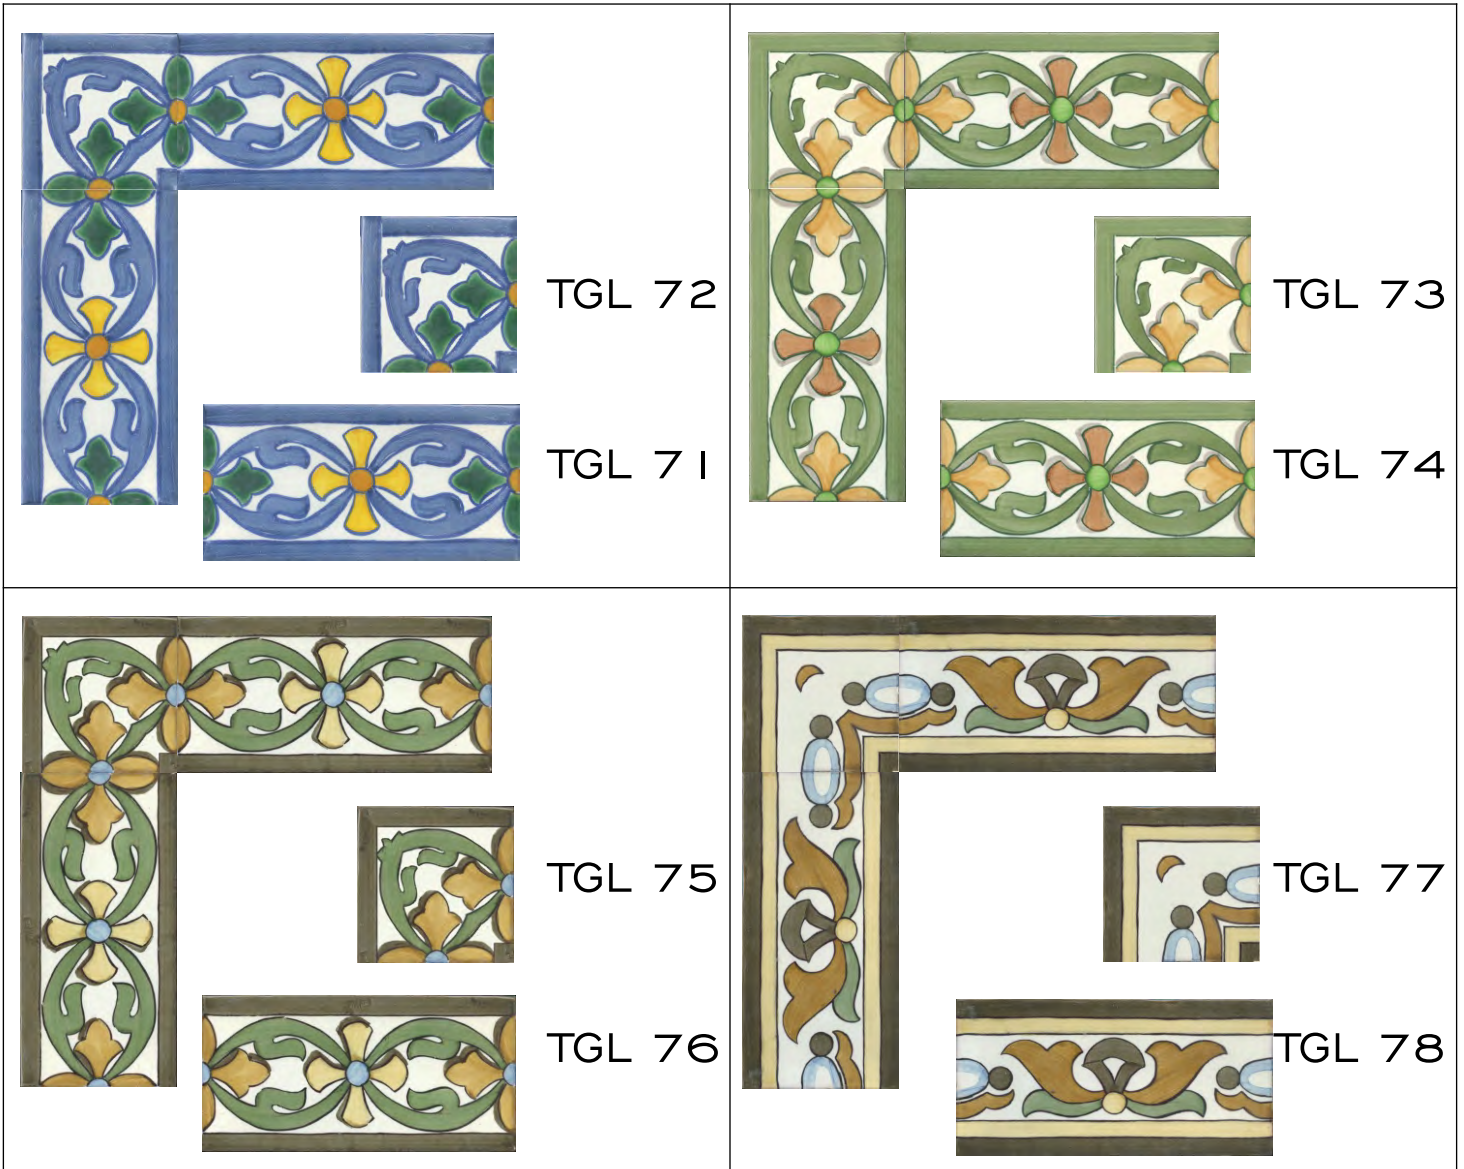

TGL 21 B

CLASSIC
18TH CENTURY
TWO PART
PATTERN

TILE GUILD
WORK FROM 2000

 **TILE GUILD INC.**
SINCE 1985

IF YOU HAVE QUESTIONS CALL: +1 (323) 581-3770
1) TILE MADE TO ORDER: APPROX. LEADTIME (6-8) WKS.
2) UPCHARGE FOR COLOR CHANGES AND COLOR MATCH.
3) ABOVE IN RUSTIC WHITE, CLASSIC WHITE OR CREME
GLAZES
4) VITREOUS IN FREEZE THAW CLIMATES, UP CHARGE

TGL 80
2" x 6"

TGL 33 A
6" x 6"

TGL 34 B
6" x 6"

LISBOA DECO'S
TILE - TGL 30 A/B, BORDER - TGL 2 I

TGL PANEL 1
(8 TILE REPEAT)

TGL NEW 1
TGL NEW 2

LISBOA DECO'S
 TILE - TGL 30 A/B, BORDER - TGL 2 1

TGL NEW 3

TGL NEW 1

TGL NEW 2

LISBOA BORDERS - 3"X6" CORNERS 3"X3

LISBOA BORDERS - 3"X6" CORNERS 3"X3

LISBOA BORDERS - 3"X6" CORNERS 3"X3

LISBOA BORDERS - 3"x6" CORNERS 3"x3

LISBOA BORDERS - 2"x6" CORNERS 2"x2