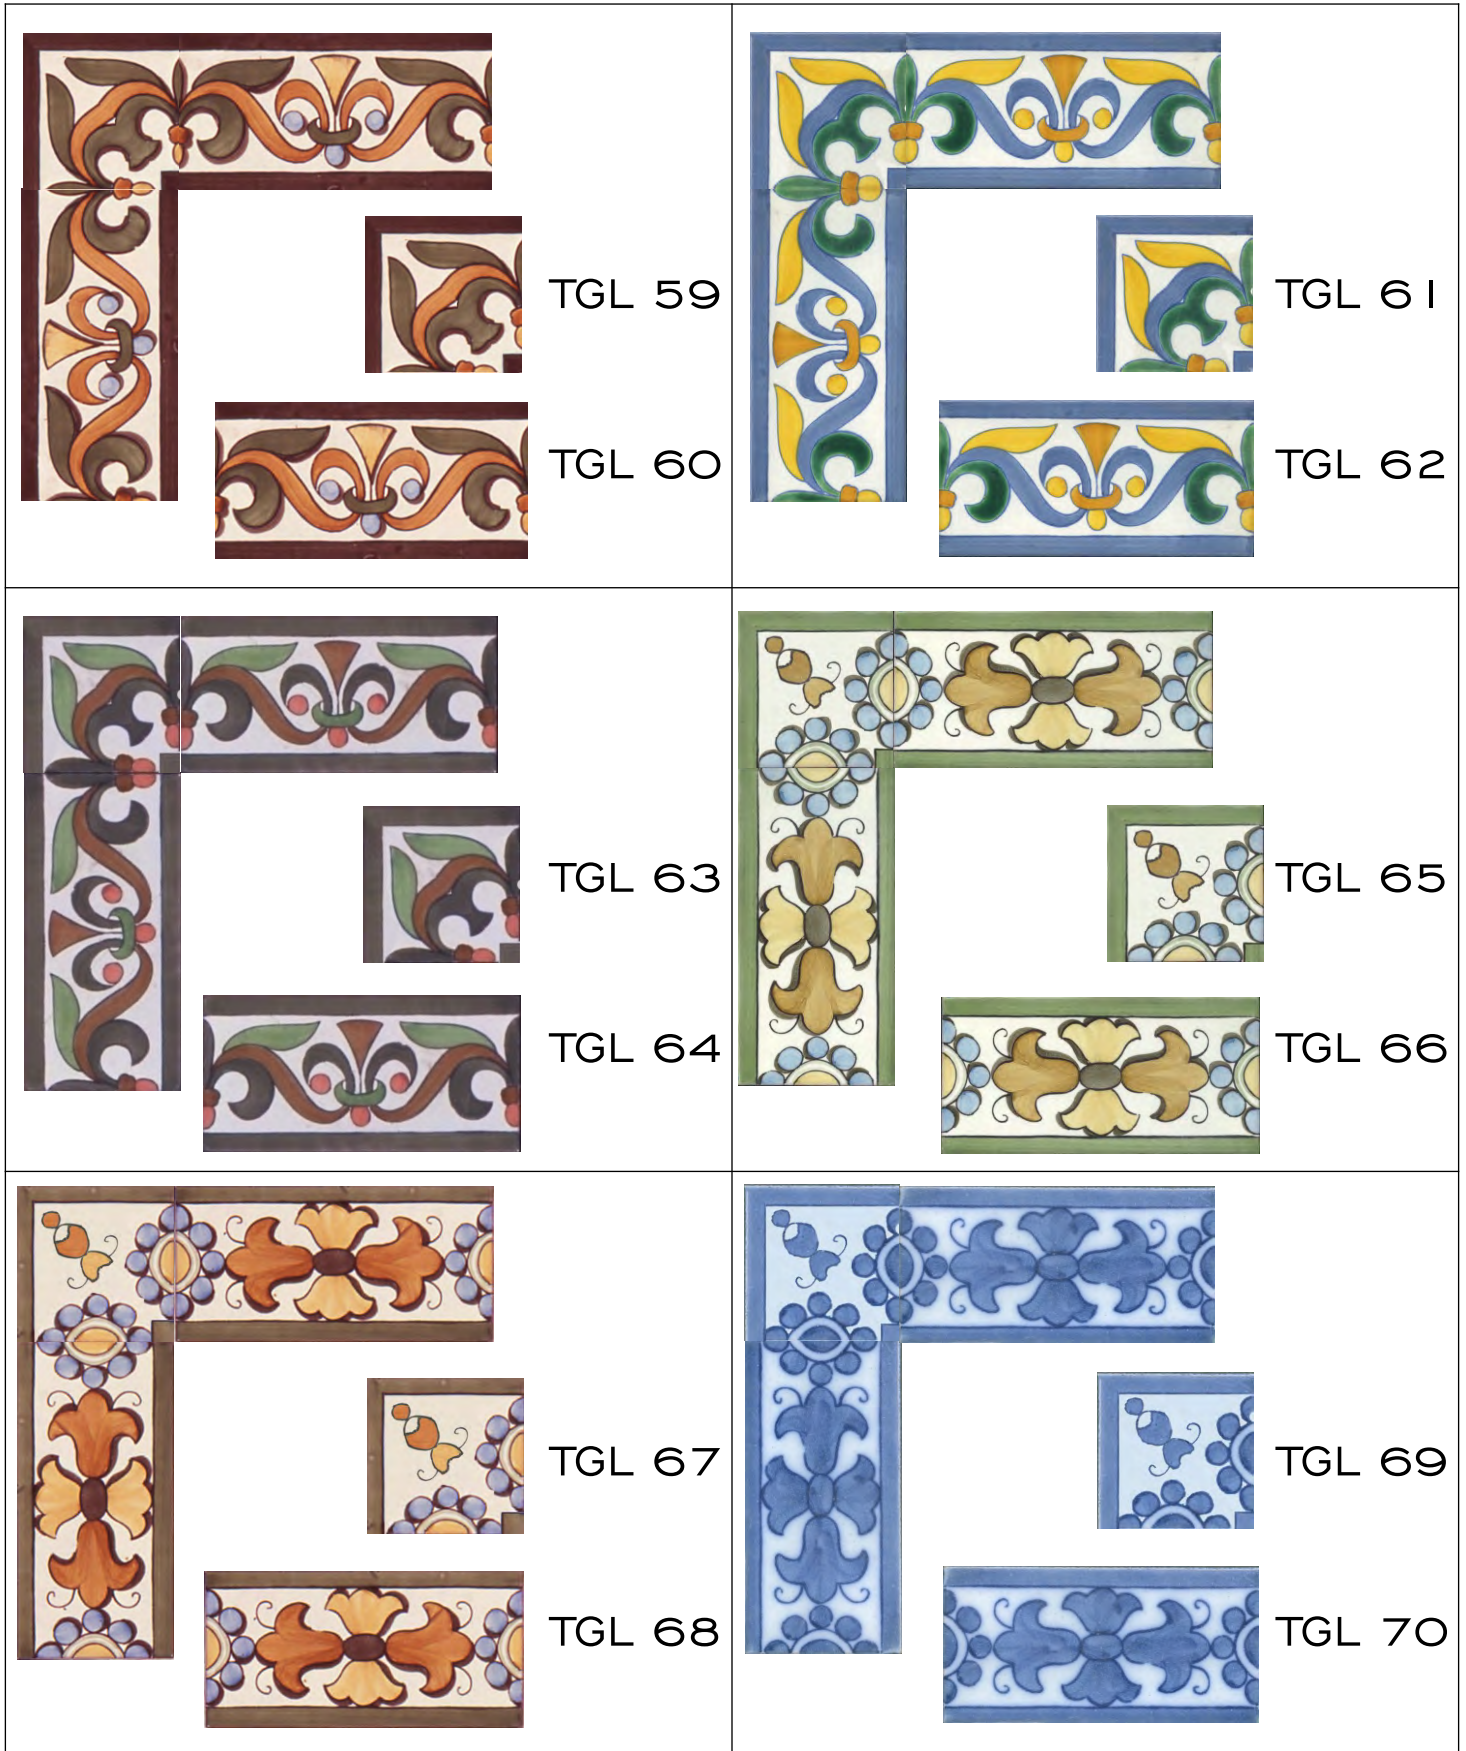

TGL 21 B

CLASSIC
18TH CENTURY
TWO PART
PATTERN

TILE GUILD
WORK FROM 2000

 **TILE GUILD INC.**
SINCE 1985

IF YOU HAVE QUESTIONS CALL: +1 (323) 581-3770
1) TILE MADE TO ORDER: APPROX. LEADTIME (6-8) WKS.
2) UPCHARGE FOR COLOR CHANGES AND COLOR MATCH.
3) ABOVE IN RUSTIC WHITE, CLASSIC WHITE OR CREME
GLAZES
4) VITREOUS IN FREEZE THAW CLIMATES, UP CHARGE

GALLE CASTELO B

GALLE BLUE/YELLOW

TGL 26

TGL 27

TGL 28

TGL 29

TGL 30

TGL 31

TGL 80
2" x 6"

TGL 33 A
6" x 6"

TGL 34 B
6" x 6"

LISBOA DECO'S
TILE - TGL 30 A/B, BORDER - TGL 2 I

TGL PANEL 1
(8 TILE REPEAT)

TGL NEW 1
TGL NEW 2

LISBOA DECO'S
 TILE - TGL 30 A/B, BORDER - TGL 2 1

TGL NEW 3

TGL NEW 1

TGL NEW 2

LISBOA BORDERS - 3"X6" CORNERS 3"X3

LISBOA BORDERS - 3"X6" CORNERS 3"X3

LISBOA BORDERS - 3"X6" CORNERS 3"X3

LISBOA BORDERS - 3"x6" CORNERS 3"x3

LISBOA BORDERS - 2"x6" CORNERS 2"x2