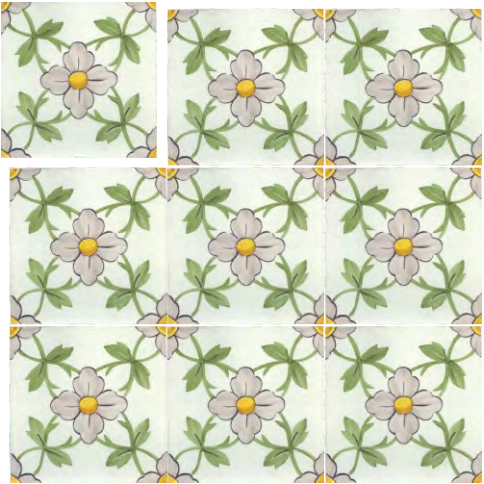

TGL O6 SAN B. SOFT BLUE

LISBOA DECO'S ARE AVAILABLE IN 6"X6"

TGL 07 MELO BLUE

TGL 08 MELO

TGL 09 MELO ROSE

TGL 10 MELO SOFT BLUE

TGL 11 LUMIAR CASTELO

TGL 12 LUMIAR SOFT BLUE

LISBOA DECO'S ARE AVAILABLE IN 6"X6"

TGL I 4 *FORTALEZA* DISTRESSED

TGL I 3 CASTELO

TGL I 4 *FORTALEZA*

TGL I 5 MACKIE

TGL I 6 LAPA

TGL I 7 BAHIA SOFT BLUE

TGL I 8 B. LATTICE SOFT BLUE

LISBOA DECO'S ARE AVAILABLE IN 6"x6"

ORDER EQUAL PARTS A+B 4PCS PER SQ. FT. 6"x6" -

TGL 19 A

TGL 19 B

TGL 20 A

TGL 20 B

TGL 22
(4"x6")

TGL 21 A

TGL 21 B

CLASSIC
18TH CENTURY
TWO PART
PATTERN

TILE GUILD
WORK FROM 2000

 **TILE GUILD INC.**
SINCE 1985

IF YOU HAVE QUESTIONS CALL: +1 (323) 581-3770
1) TILE MADE TO ORDER: APPROX. LEADTIME (6-8) WKS.
2) UPCHARGE FOR COLOR CHANGES AND COLOR MATCH.
3) ABOVE IN RUSTIC WHITE, CLASSIC WHITE OR CREME
GLAZES
4) VITREOUS IN FREEZE THAW CLIMATES, UP CHARGE