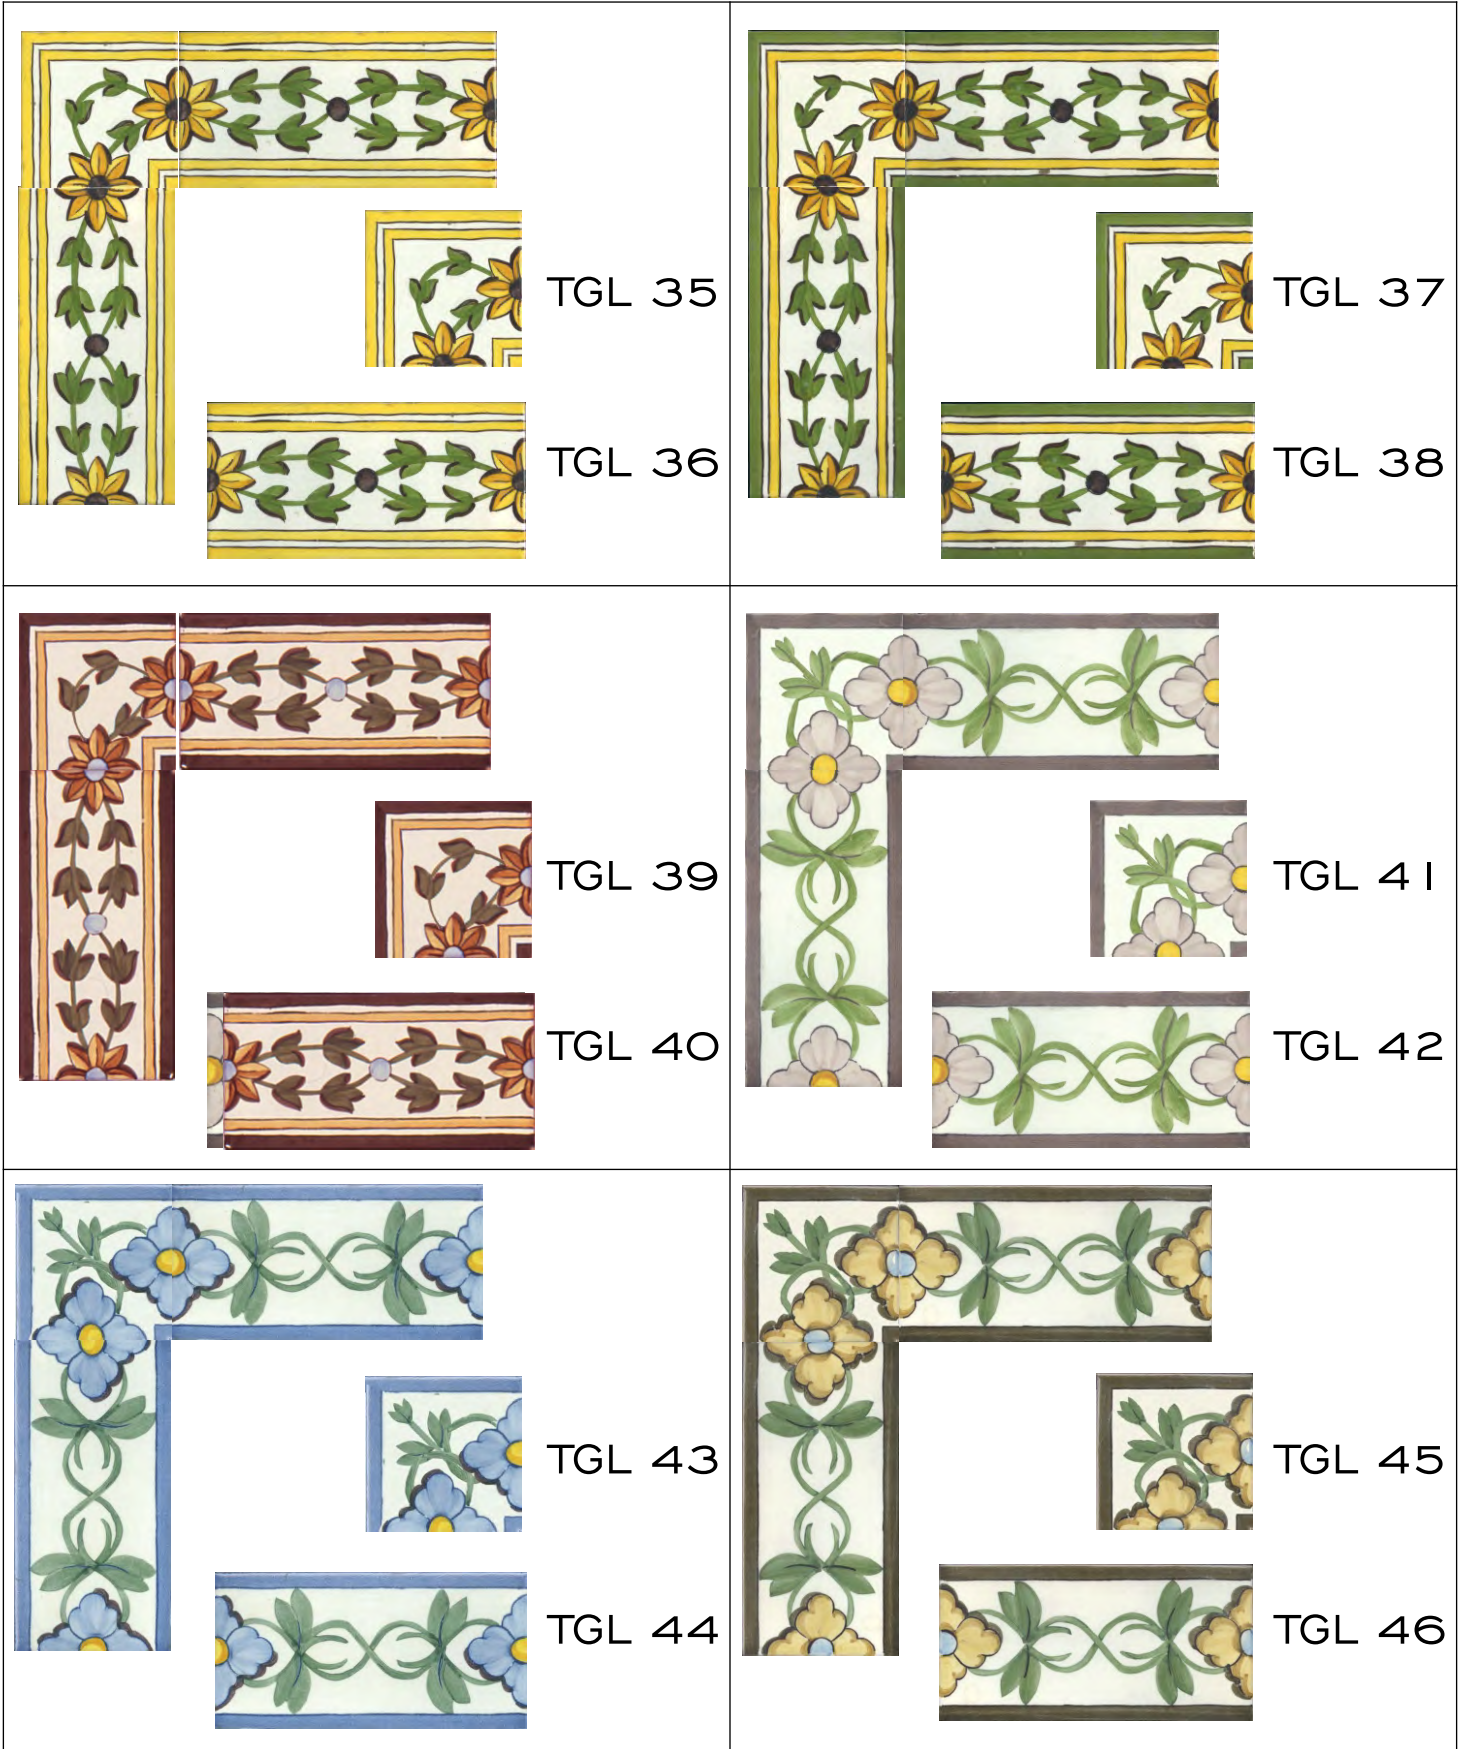

LISBOA DECO'S ARE AVAILABLE IN 6"x6"

ORDER EQUAL PARTS A+B 4PCS PER SQ. FT. 6"x6" -

TGL 19 A

TGL 19 B

TGL 20 A

TGL 20 B

TGL 22
(4"x6")

TGL 21 A

GALLE CASTELO B

GALLE BLUE/YELLOW

TGL 26

TGL 27

TGL 28

TGL 29

TGL 30

TGL 31

TGL 80
2" x 6"

TGL 33 A
6" x 6"

TGL 34 B
6" x 6"

LISBOA DECO'S
TILE - TGL 30 A/B, BORDER - TGL 2 I

TGL PANEL 1
(8 TILE REPEAT)

TGL NEW 1
TGL NEW 2

LISBOA DECO'S
 TILE - TGL 30 A/B, BORDER - TGL 2 1

TGL NEW 3

TGL NEW 1

TGL NEW 2

LISBOA BORDERS - 3"X6" CORNERS 3"X3

LISBOA BORDERS - 3"X6" CORNERS 3"X3

LISBOA BORDERS - 3"X6" CORNERS 3"X3

LISBOA BORDERS - 3"x6" CORNERS 3"x3

LISBOA BORDERS - 2"x6" CORNERS 2"x2