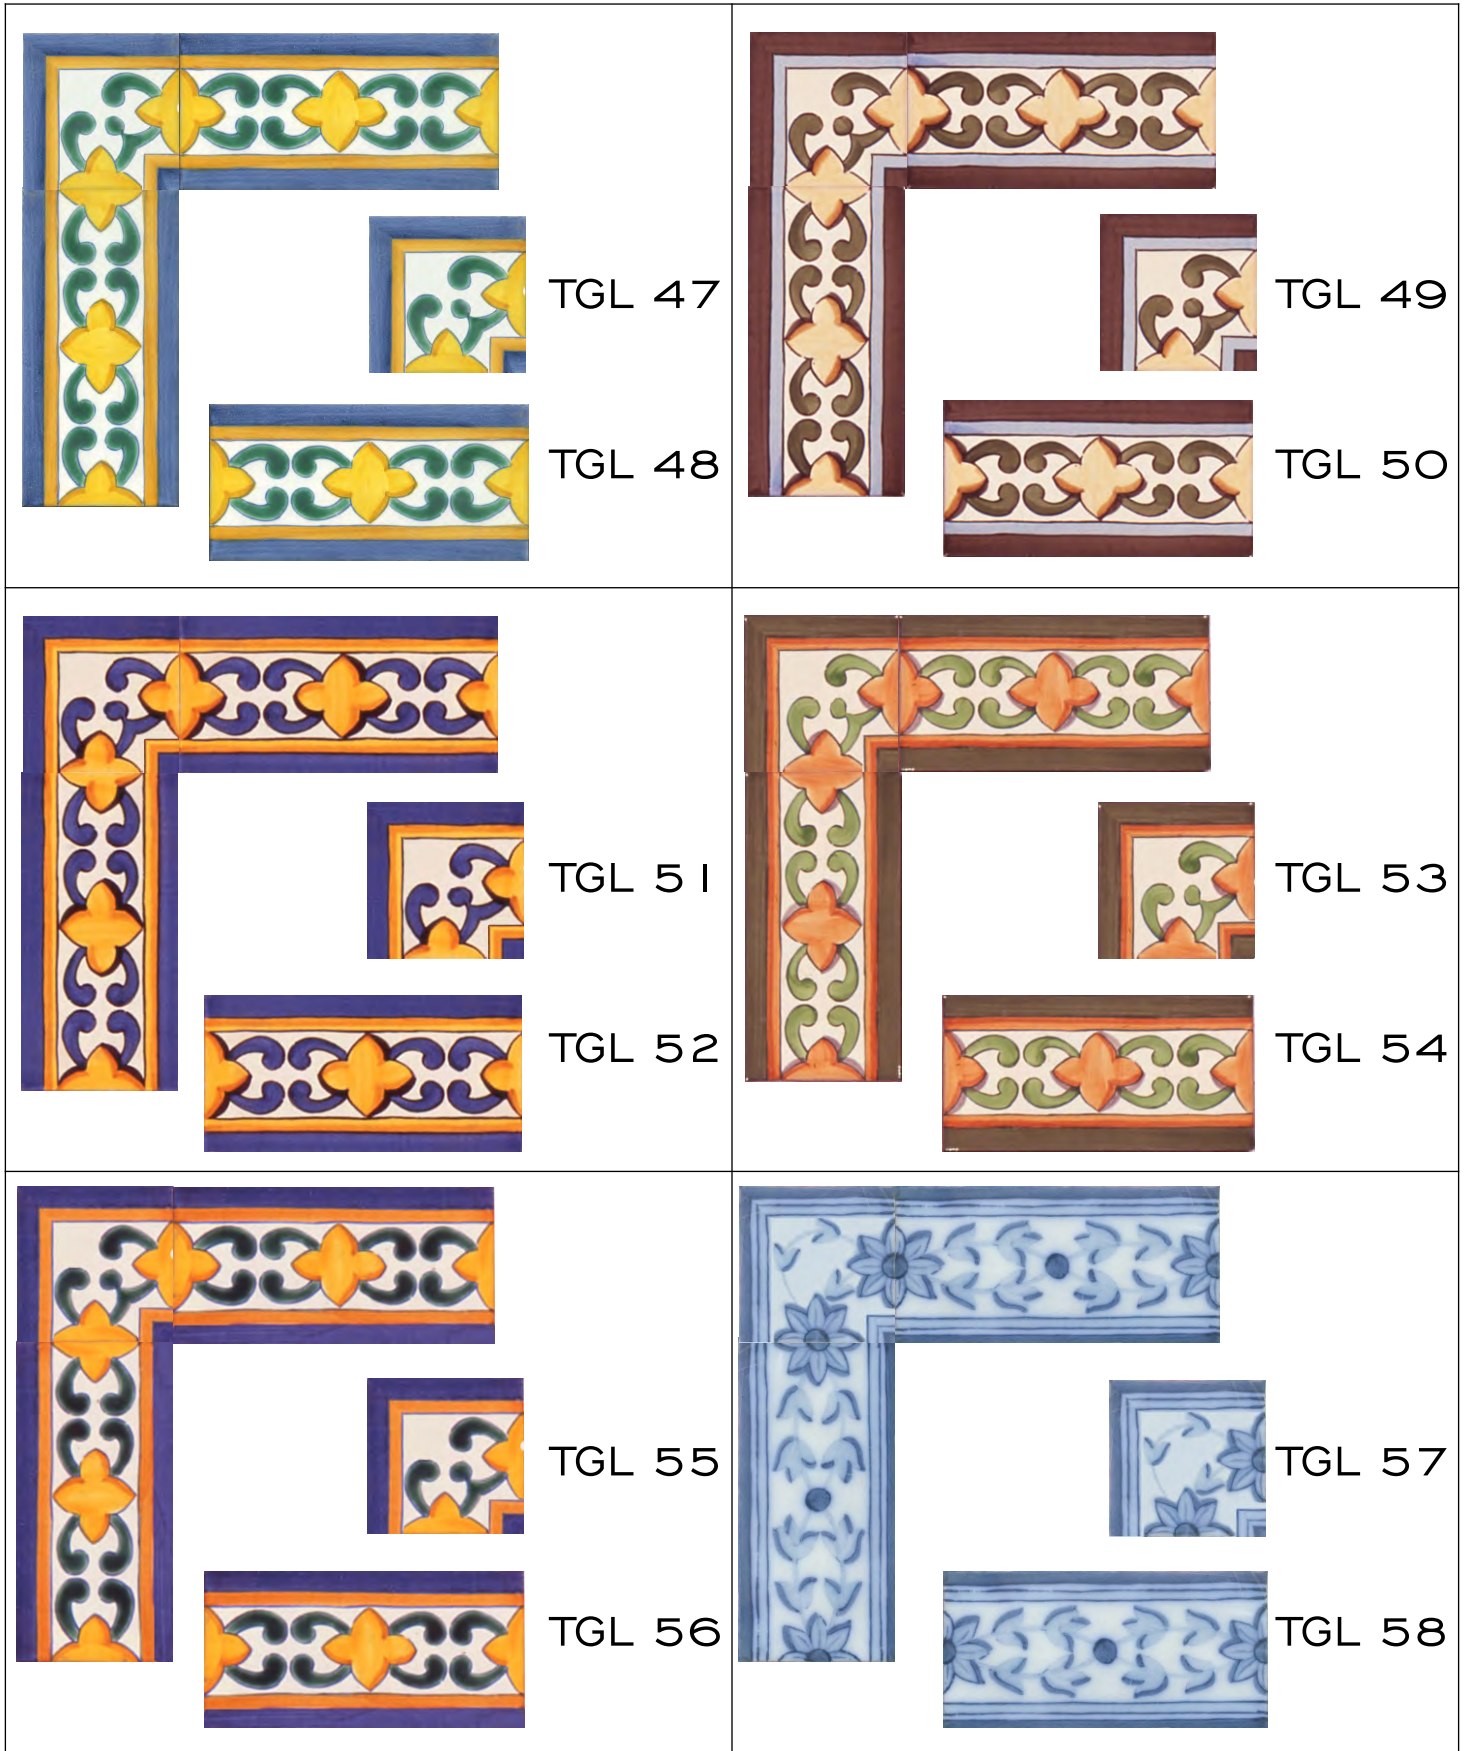

TGL 21 B

CLASSIC
18TH CENTURY
TWO PART
PATTERN

TILE GUILD
WORK FROM 2000

 **TILE GUILD INC.**
SINCE 1985

IF YOU HAVE QUESTIONS CALL: +1 (323) 581-3770
1) TILE MADE TO ORDER: APPROX. LEADTIME (6-8) WKS.
2) UPCHARGE FOR COLOR CHANGES AND COLOR MATCH.
3) ABOVE IN RUSTIC WHITE, CLASSIC WHITE OR CREME
GLAZES
4) VITREOUS IN FREEZE THAW CLIMATES, UP CHARGE

GALLE CASTELO B

GALLE BLUE/YELLOW

TGL 26

TGL 27

TGL 28

TGL 29

TGL 30

TGL 31

TGL 80
2" x 6"

TGL 33 A
6" x 6"

TGL 34 B
6" x 6"

LISBOA DECO'S
TILE - TGL 30 A/B, BORDER - TGL 2 I

TGL PANEL 1
(8 TILE REPEAT)

TGL NEW 1
TGL NEW 2

LISBOA DECO'S
 TILE - TGL 30 A/B, BORDER - TGL 2 1

TGL NEW 3

TGL NEW 1

TGL NEW 2

LISBOA BORDERS - 3"X6" CORNERS 3"X3

LISBOA BORDERS - 3"X6" CORNERS 3"X3

LISBOA BORDERS - 3"X6" CORNERS 3"X3

LISBOA BORDERS - 3"x6" CORNERS 3"x3

LISBOA BORDERS - 2"x6" CORNERS 2"x2