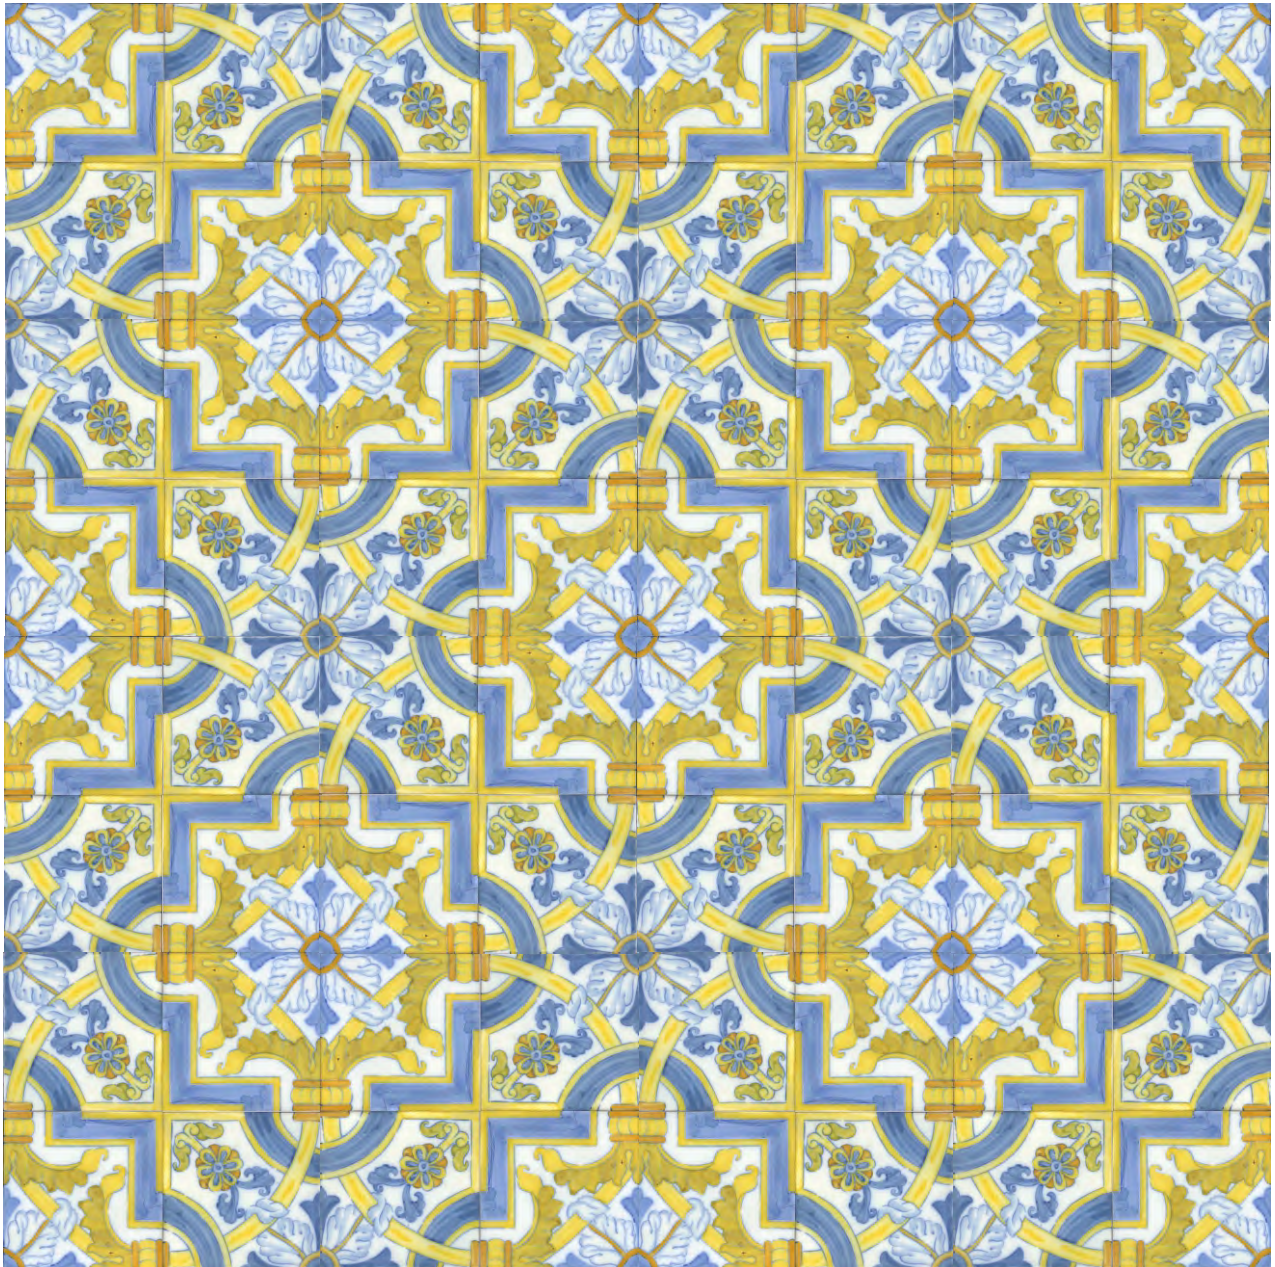

TILE GUILD INC.
SINCE 1985

GLAZED, HAND PAINTED, KILN FIRED, CERAMIC TILES

LISBOA

TRADITIONAL PATTERNS FROM LISBON 18TH - 20TH CENTURY

TILE GUILD INC. 2424 E. 55TH. ST. LOS ANGELES. CA. 90058. TEL.:(323) 581 3770 FAX.:(323) 581 3944

E-MAIL: TILEGUILD@TILEGUILDINC.COM

WWW.TILEGUILDINC.COM