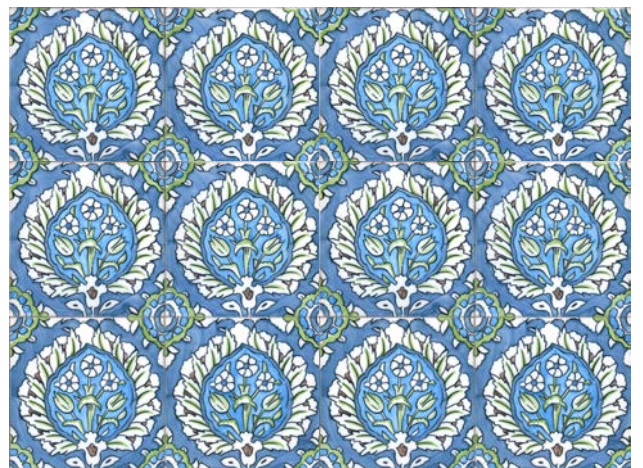

TGSR 15
AVAILABLE 6" x 6"

HAND PAINTED IN LOS ANGELES, CALIFORNIA

TILEGUILDINC.COM | TILEGUILD@TILEGUILDINC.COM | +1 (323) 581-3770