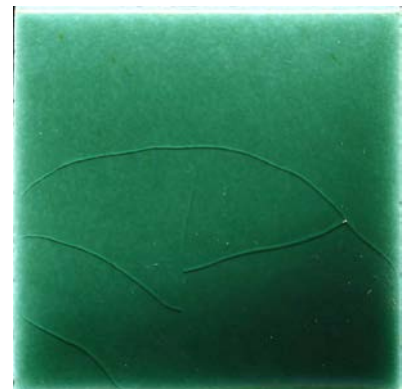

TGSR 40

AVAILABLE
3.75" x 6"

HAND PAINTED IN LOS ANGELES, CALIFORNIA

TILEGUILDINC.COM | TILEGUILD@TILEGUILDINC.COM | +1 (323) 581-3770

TILE GUILD INC | SILK ROAD COLLECTION

SOLID COLOR LINERS

TGSR SEVILLA 2X2

DIFFERENT COLORS AVAILABLE

HAND PAINTED IN LOS ANGELES, CALIFORNIA

TILEGUILDINC.COM | TILEGUILD@TILEGUILDINC.COM | +1 (323) 581-3770

TILE GUILD INC | SILK ROAD COLLECTION

SOLID COLOR LINERS

TGSR SEVILLA 1x6