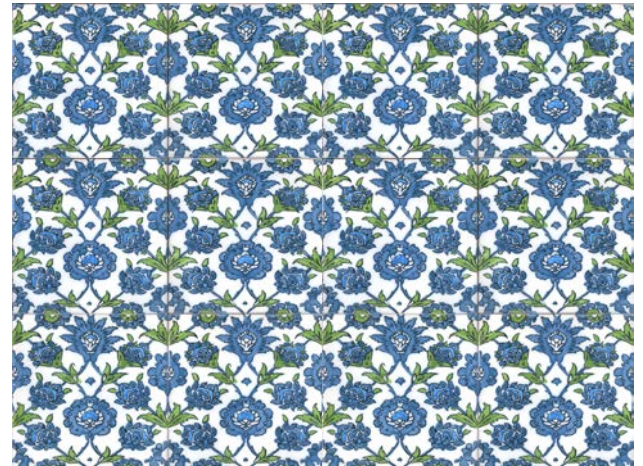

TGSR 14
AVAILABLE 6" x 6"

TGSR 15
AVAILABLE 6" x 6"

HAND PAINTED IN LOS ANGELES, CALIFORNIA

TILEGUILDINC.COM | TILEGUILD@TILEGUILDINC.COM | +1 (323) 581-3770

TGSR 16
AVAILABLE 6" X 6"

TGSR 17
AVAILABLE 6" X 6"