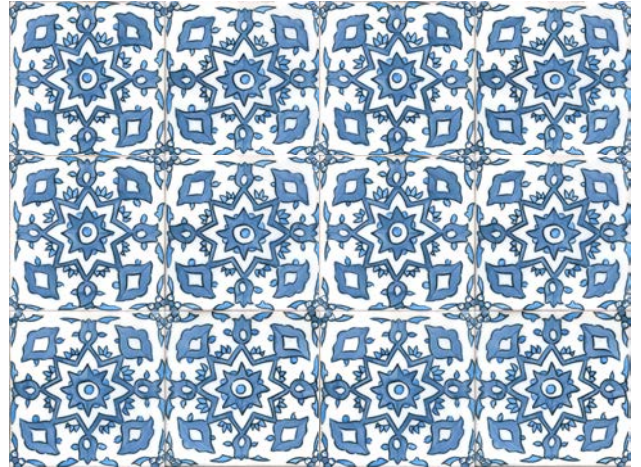

TGSR 10
AVAILABLE 6" x 6"

TGSR 11
AVAILABLE 6" x 6"

TGSR 12
AVAILABLE 6" x 6"

HAND PAINTED IN LOS ANGELES, CALIFORNIA

TILEGUILDINC.COM | TILEGUILD@TILEGUILDINC.COM | +1 (323) 581-3770

TGSR 13
AVAILABLE 6" x 6"