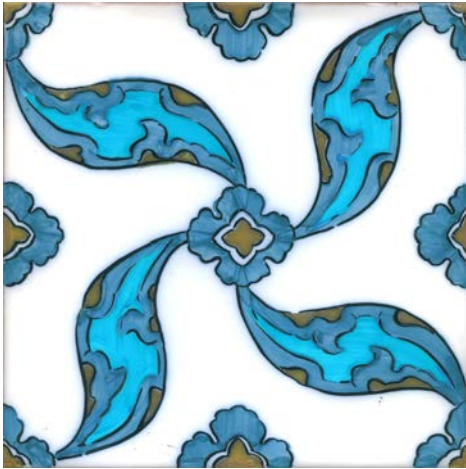

TILE GUILD INC.

Hand painted in Los Angeles, CA. Since 1985

SILK ROAD

HAND PAINTED TILES FROM LOS ANGELES

TILEGUILDINC.COM | TILEGUILD@TILEGUILDINC.COM | +1 (323) 581-3770

TILE GUILD INC | SILK ROAD COLLECTION