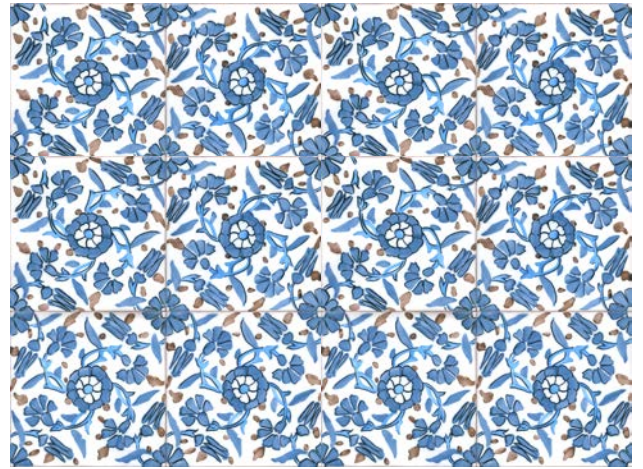

TGSR 10
AVAILABLE 6" x 6"