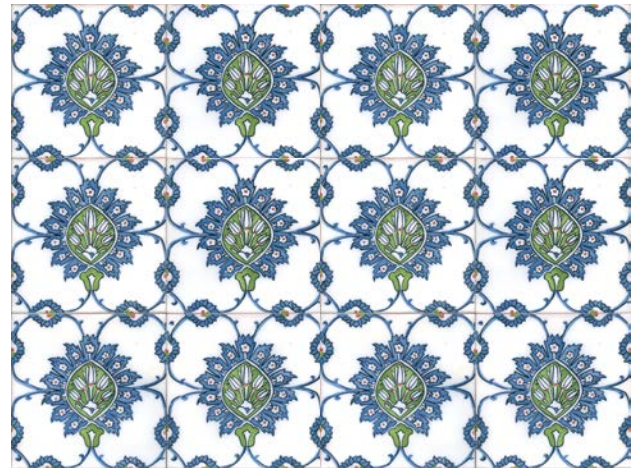

TGSR 2
AVAILABLE 6" X 6"