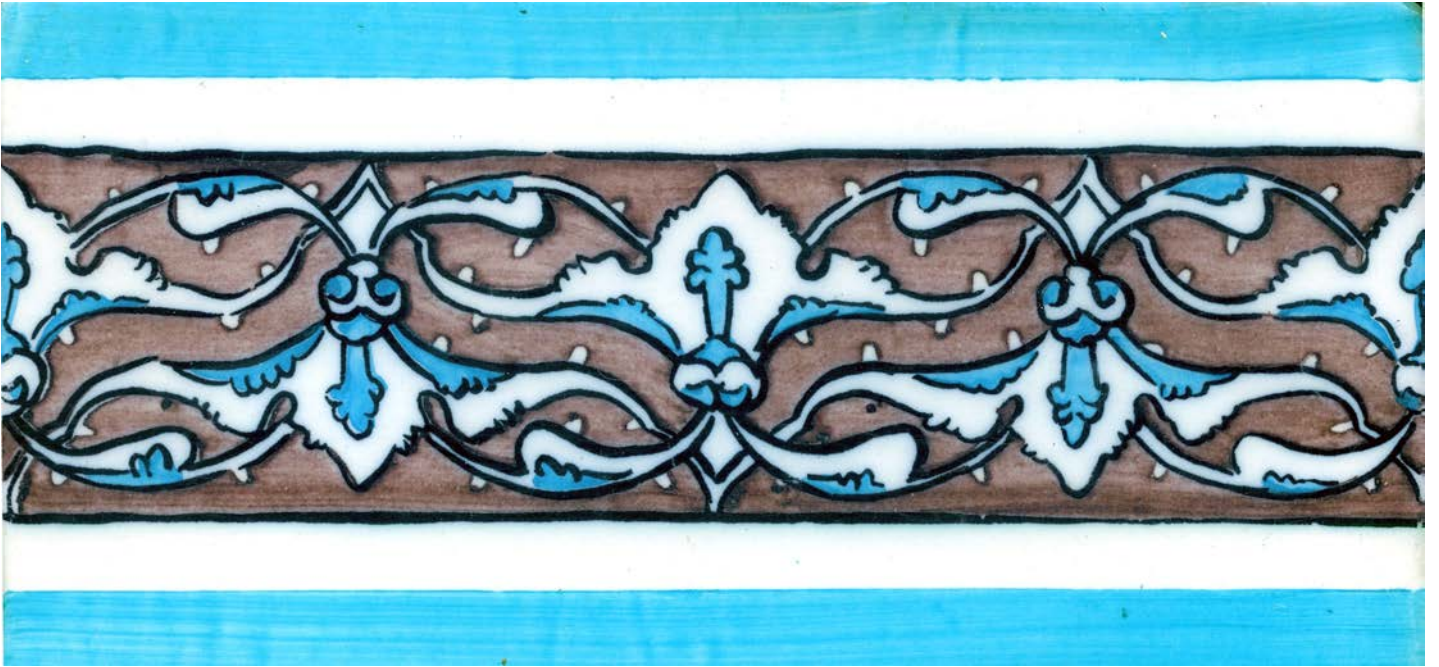

TGSR 30 AVAILABLE 3.75" x 8"