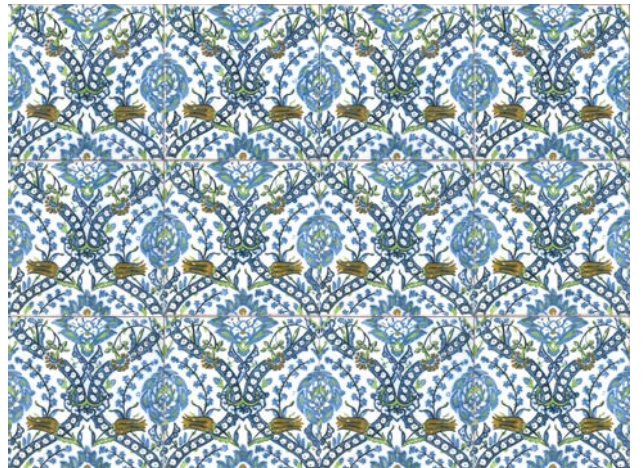

TGSR 12
AVAILABLE 6" x 6"

HAND PAINTED IN LOS ANGELES, CALIFORNIA

TILEGUILDINC.COM | TILEGUILD@TILEGUILDINC.COM | +1 (323) 581-3770