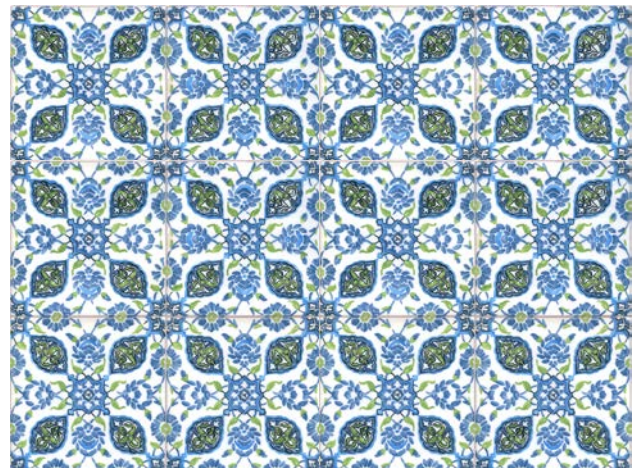

TGSR 3
AVAILABLE 6" X 6"

HAND PAINTED IN LOS ANGELES, CALIFORNIA

TILEGUILDINC.COM | TILEGUILD@TILEGUILDINC.COM | +1 (323) 581-3770