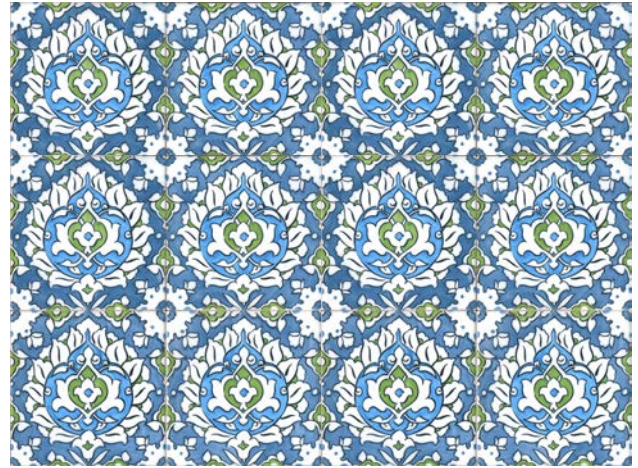

TGSR 8
AVAILABLE 6" x 6"