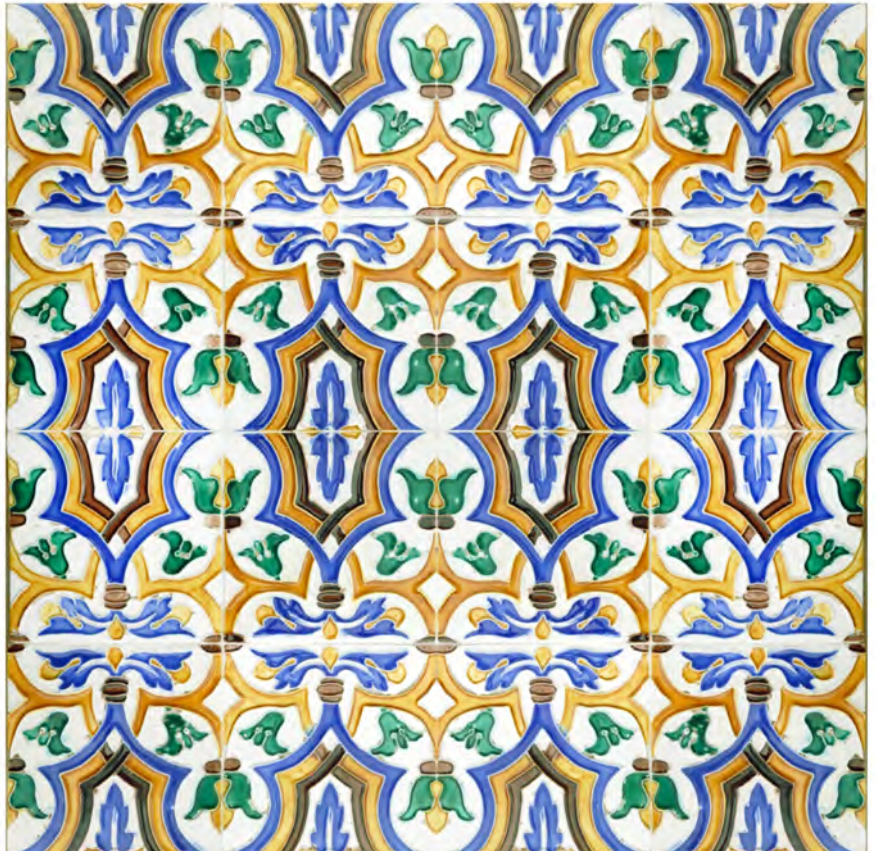

HAND PAINTED IN LOS ANGELES, CALIFORNIA

TILEGUILDINC.COM | TILEGUILD@TILEGUILDINC.COM | +1 (323) 581-3770