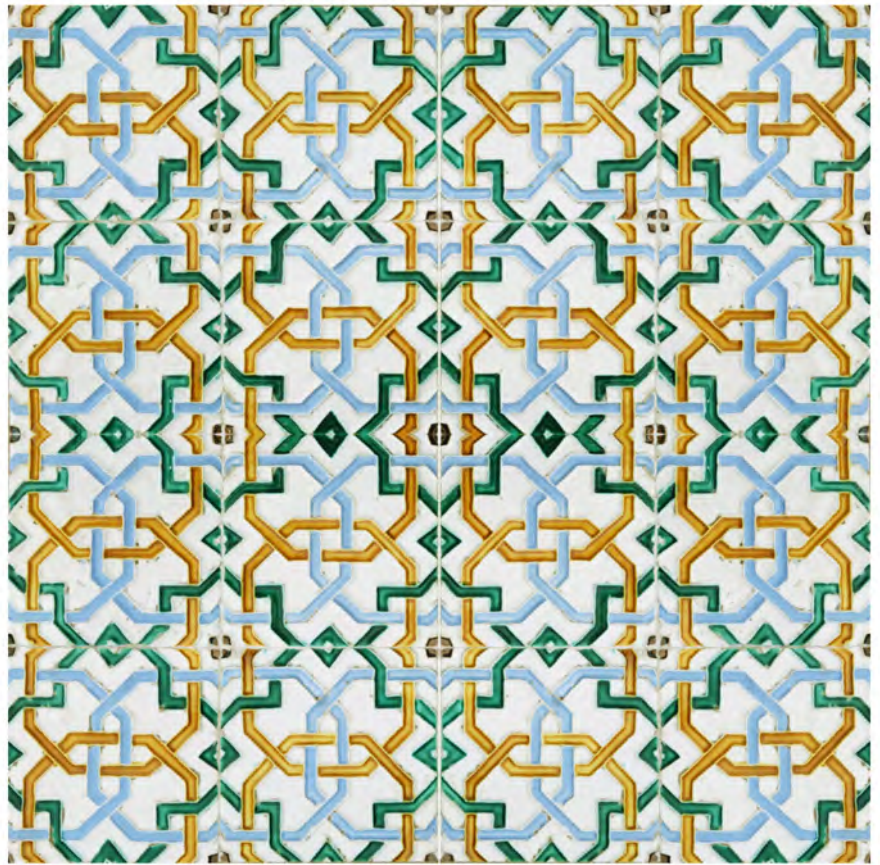

HAND PAINTED IN LOS ANGELES, CALIFORNIA

TILEGUILDINC.COM | TILEGUILD@TILEGUILDINC.COM | +1 (323) 581-3770