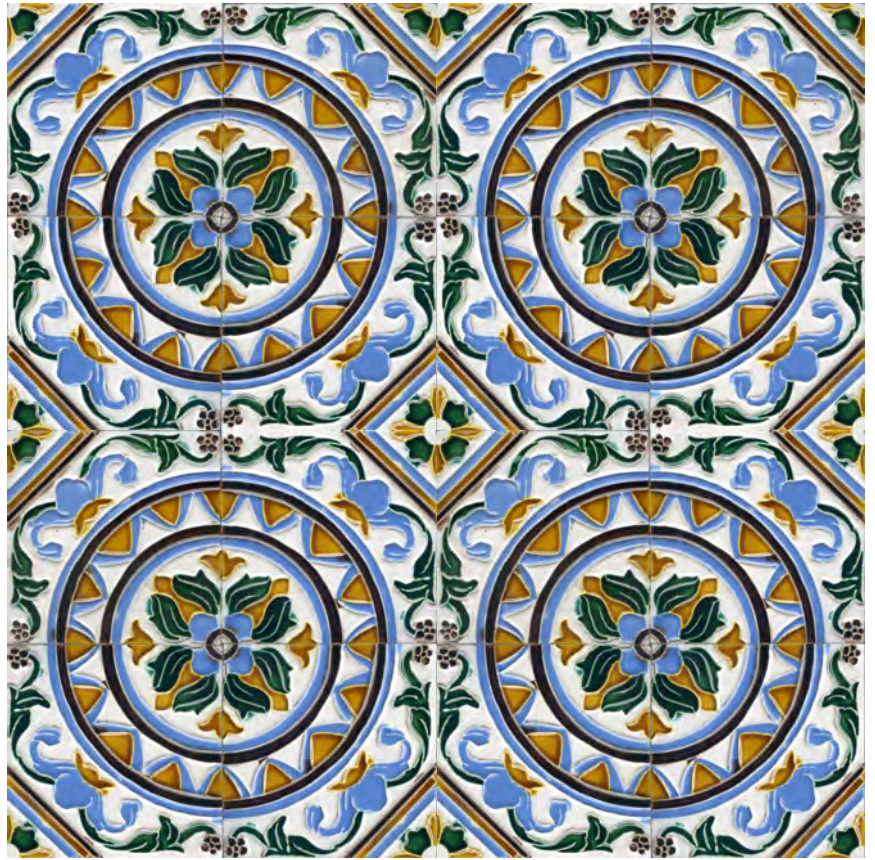

TGCDP 15

5.75"x5.75"

TGCDP 16

5.75"x5.75"

HAND PAINTED IN LOS ANGELES, CALIFORNIA

TILEGUILDINC.COM | TILEGUILD@TILEGUILDINC.COM | +1 (323) 581-3770

TGCDP 17

5.75"x5.75"