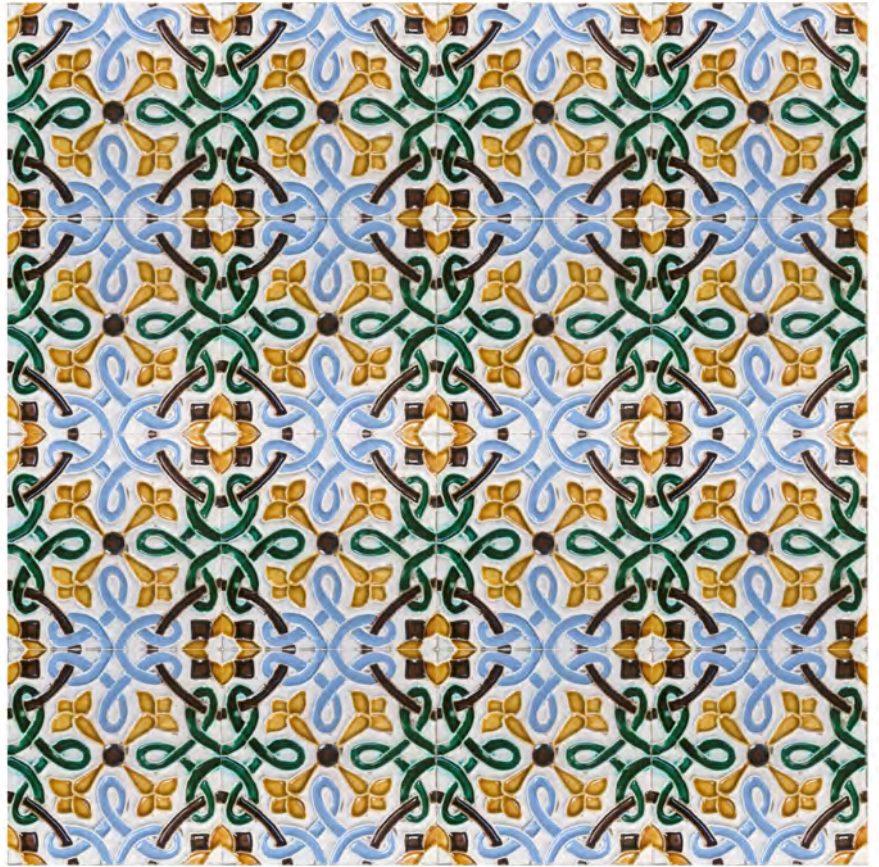

CASA DE PALMA COLLECTION

TGCDP 9
5.75" x 5.75"

TGCDP 10
5.75" x 5.75"

HAND PAINTED IN LOS ANGELES, CALIFORNIA

TILEGUILDINC.COM | TILEGUILD@TILEGUILDINC.COM | +1 (323) 581-3770

TGCDP 1 1
5.75"x5.75"

TGCDP 1 2
5.75"x5.75"