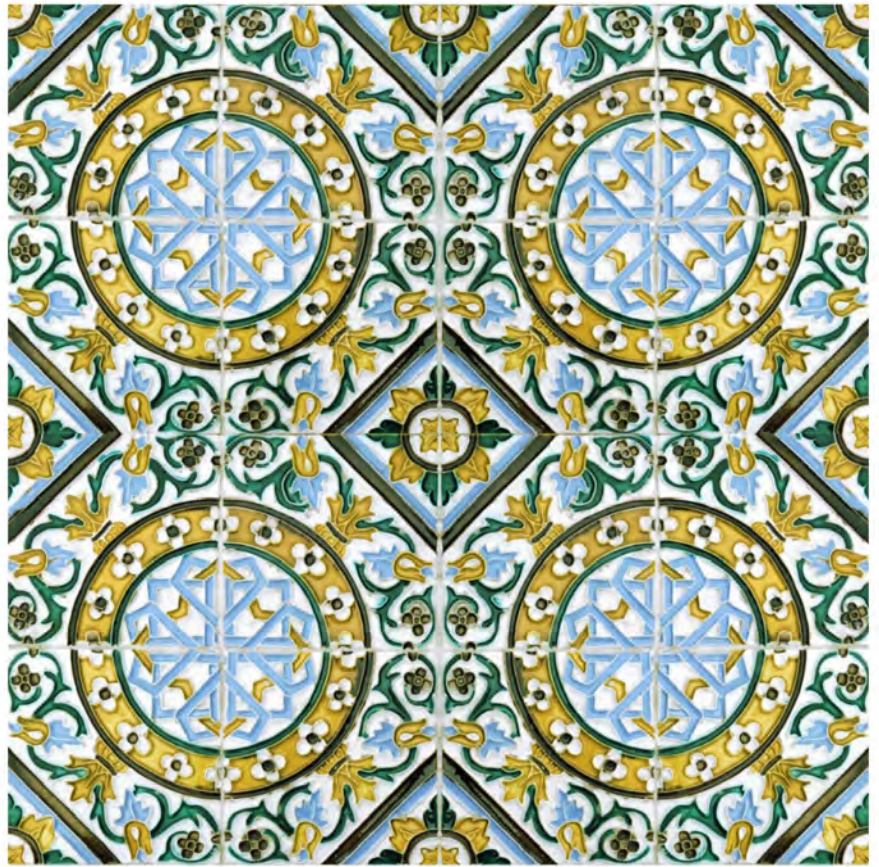

5.75"x5.75"