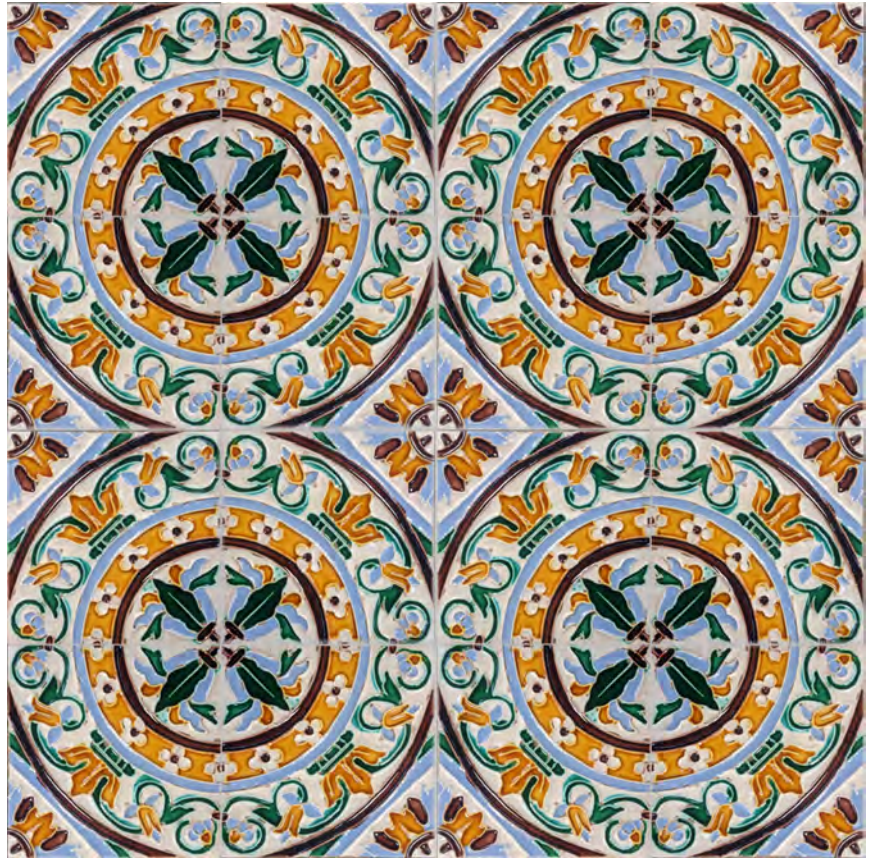

HAND PAINTED IN LOS ANGELES, CALIFORNIA

TILEGUILDINC.COM | TILEGUILD@TILEGUILDINC.COM | +1 (323) 581-3770