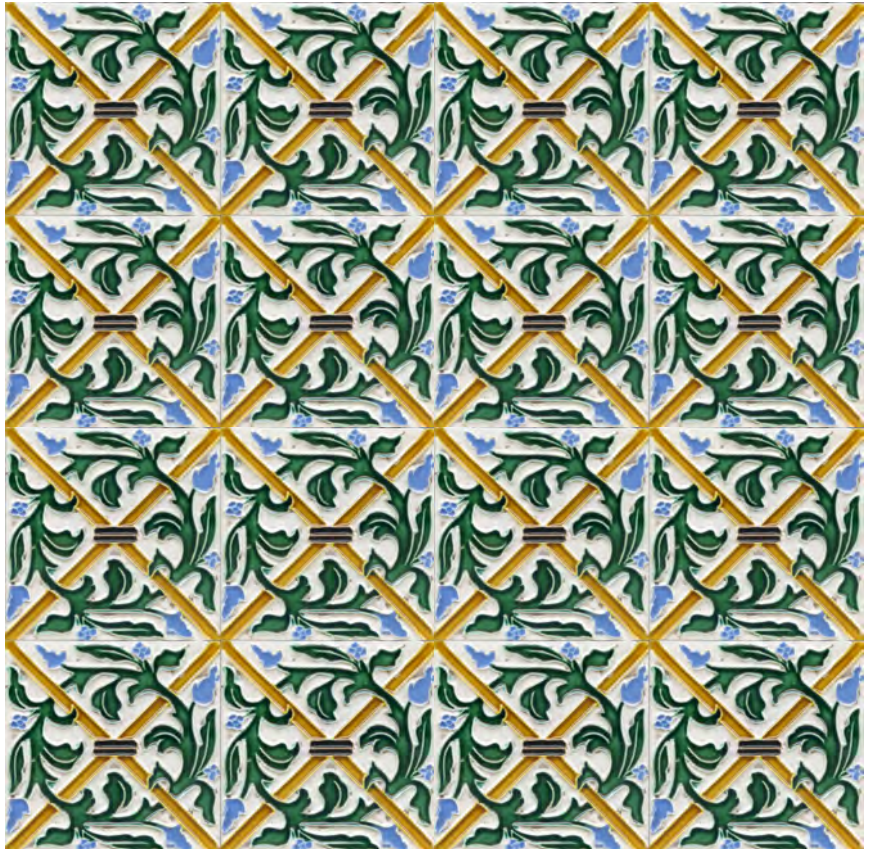

HAND PAINTED IN LOS ANGELES, CALIFORNIA

TILEGUILDINC.COM | TILEGUILD@TILEGUILDINC.COM | +1 (323) 581-3770