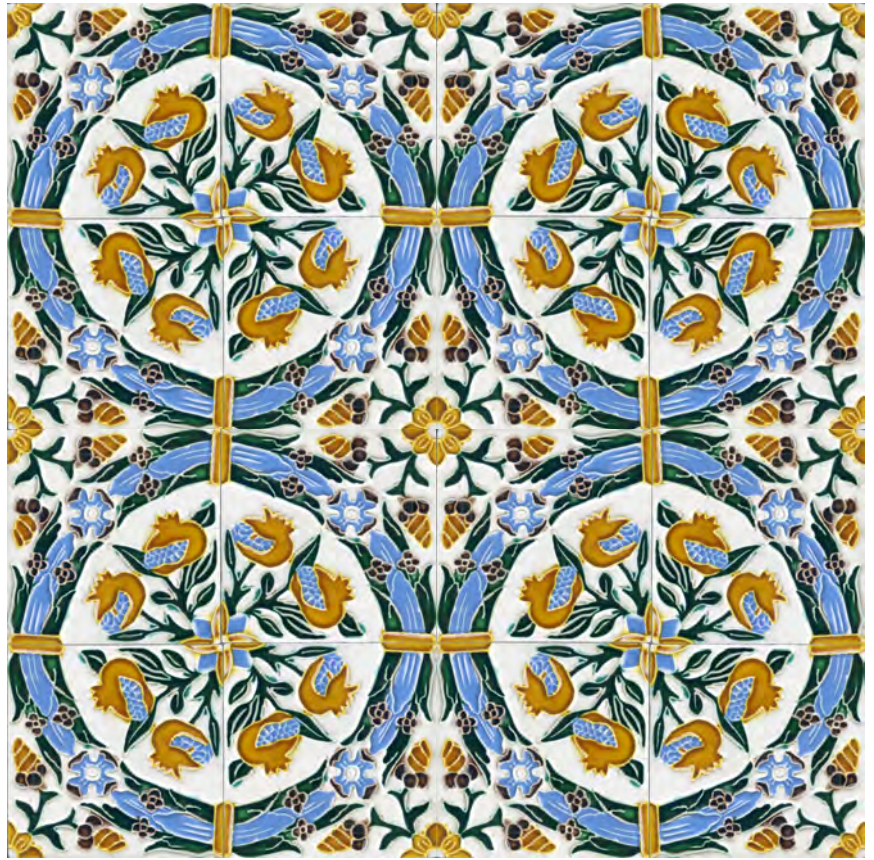

5.75"x5.75"