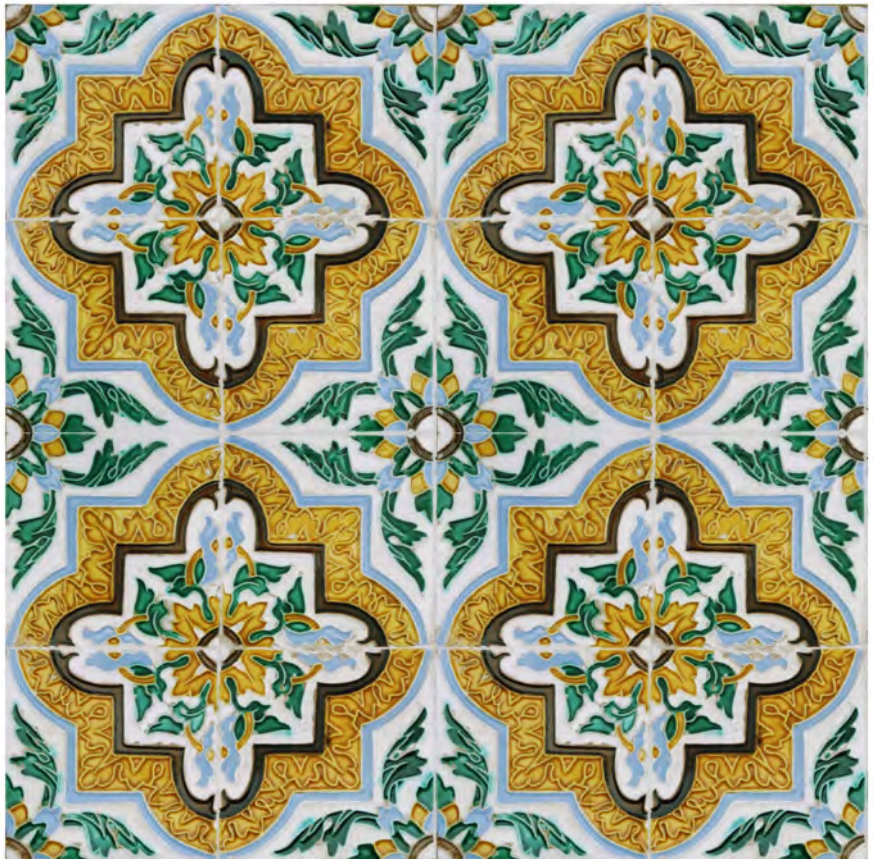

HAND PAINTED IN LOS ANGELES, CALIFORNIA

TILEGUILDINC.COM | TILEGUILD@TILEGUILDINC.COM | +1 (323) 581-3770

TGCDP 7
5.75"x5.75"

TGCDP 8
5.75"x5.75"

HAND PAINTED IN LOS ANGELES, CALIFORNIA

TILEGUILDINC.COM | TILEGUILD@TILEGUILDINC.COM | +1 (323) 581-3770