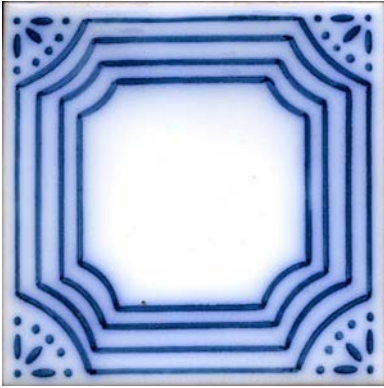

TGM NEW 01s
4"x4"

MONET DESIGNS SHOWN IN SEPIA

HAND PAINTED IN LOS ANGELES, CALIFORNIA

TILEGUILDINC.COM | TILEGUILD@TILEGUILDINC.COM | +1 (323) 581-3770

TILE GUILD INC | MONET / GIVERNY COLLECTION

TGMO NEW
4"x4"