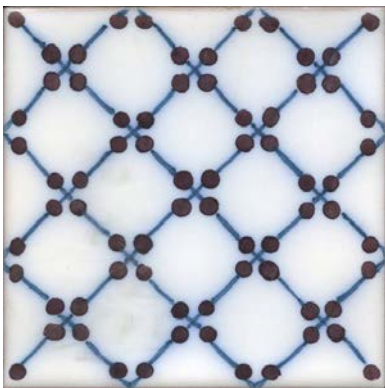

TGMO 15
4"x4"

TGMO 16
3"x4"

SHOWN RUSTIC WHITE SOFT FINISH

HAND PAINTED IN LOS ANGELES, CALIFORNIA

TILEGUILDINC.COM | TILEGUILD@TILEGUILDINC.COM | +1 (323) 581-3770

TGMO 17
4"x4"

TGMO 18
4"x4"

TGMO 19
4"x4"