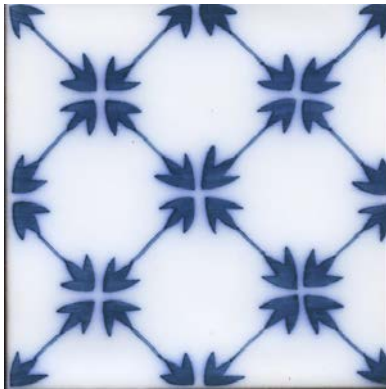

TGMO 10
4"x4"

TGMO 11
4"x4"

TGMO 12
4"x4"

SHOWN RUSTIC WHITE SOFT FINISH

HAND PAINTED IN LOS ANGELES, CALIFORNIA

TILEGUILDINC.COM | TILEGUILD@TILEGUILDINC.COM | +1 (323) 581-3770

TGMO 13
4"x4"

TGMO 14
4"x4"