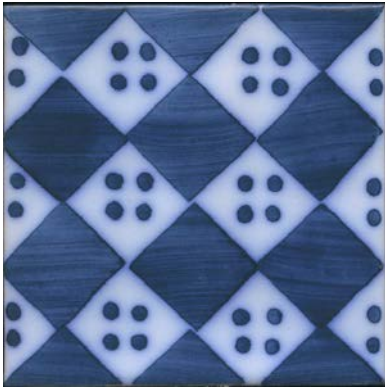

TGMO 15
4"x4"

TGMO 16
3"x4"

SHOWN RUSTIC WHITE SOFT FINISH

HAND PAINTED IN LOS ANGELES, CALIFORNIA

TILEGUILDINC.COM | TILEGUILD@TILEGUILDINC.COM | +1 (323) 581-3770

TGMO 17
4"x4"

TGMO 18
4"x4"

TGMO 19
4"x4"