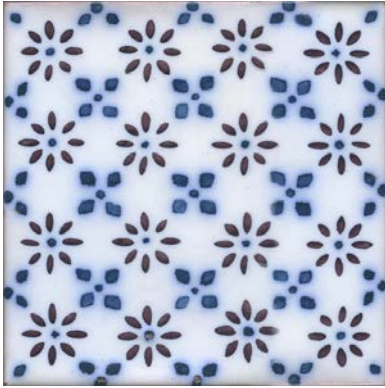

TGMO 9
4"x4"