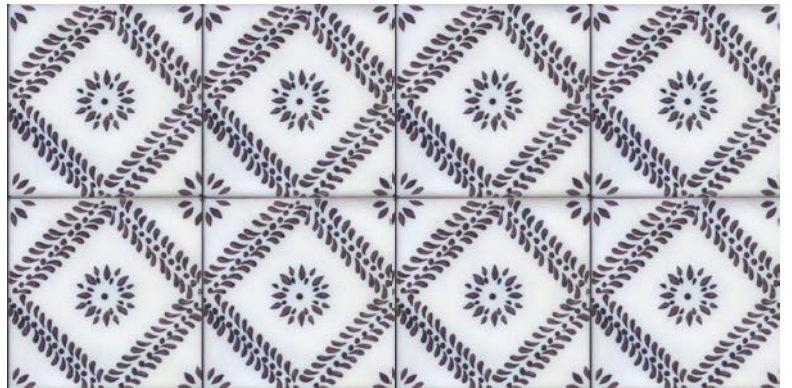

TGMO 12
4"x4"

SHOWN RUSTIC WHITE SOFT FINISH

HAND PAINTED IN LOS ANGELES, CALIFORNIA

TILEGUILDINC.COM | TILEGUILD@TILEGUILDINC.COM | +1 (323) 581-3770